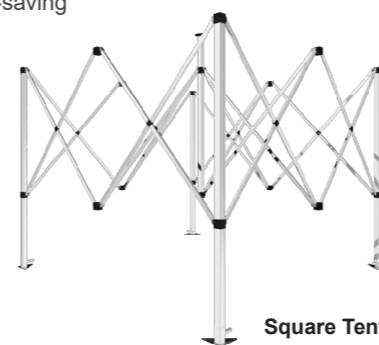

Square Tent Frame