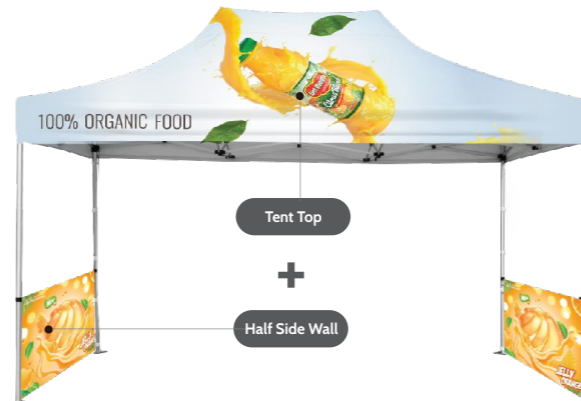

**1 Tent Top+1 Full Back Wall+2 Half Side Walls
+1 Frame+1 Wheel Bag**

40mm Hex Frame

Material	Product Size
600D PU Polyester-Single	10'X10'
600D PU Polyester-Double	10'X10'
600D PU Polyester-Single	10'X15'
600D PU Polyester-Double	10'X15'
600D PU Polyester-Single	10'X20'
600D PU Polyester-Double	10'X20'

**1 Tent Top+1 Full Back Wall+1 Frame
+1 Wheel Bag**

40mm Hex Frame

Material	Product Size
600D PU Polyester-Single	10'X10'
600D PU Polyester-Double	10'X10'
600D PU Polyester-Single	10'X15'
600D PU Polyester-Double	10'X15'
600D PU Polyester-Single	10'X20'
600D PU Polyester-Double	10'X20'