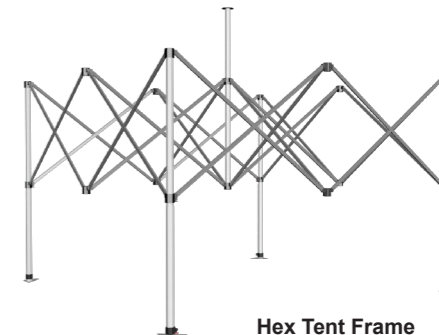

Hex Tent Frame

Tent Frame (SKU:ATFS/ATFH)

Aluminum		
Type	Product Size	Material
Square Tent Frame	10'X10'	Aluminum
Square Tent Frame	10'X15'	Aluminum
Square Tent Frame	10'X20'	Aluminum
40mm Hex Tent Frame(US warehouse)	10'X10'	Aluminum
40mm Hex Tent Frame(US warehouse)	10'X15'	Aluminum
40mm Hex Tent Frame(US warehouse)	10'X20'	Aluminum