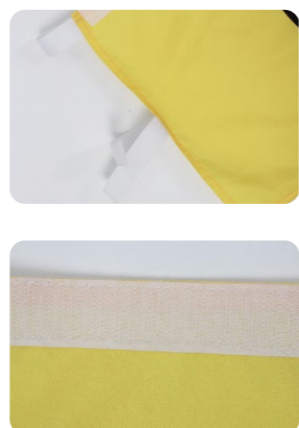

Tent Banner

Besides regular graphics like tent top, half walls, and full walls, CFM has been exploring more and more accessories & add-ons like tent leg cover, tent valance for your advertising tents.

- Create extra advertising for your brand
- Easy to set up
- Full-color printing

Curve Tent Billboard Banner (SKU:ATCTBB)

180g Elastic Polyester

Product Size
10'X10'

Square Tent Billboard Banner (SKU:ATSTBB)

180g Elastic Polyester

Product Size
10'X10'

Tent Valance Banner (SKU:ATTVB)

600D PU Polyester

Item NO.	Product Size
ATTVB-PU600D-10	10'X10'
ATTVB-PU600D-15	10'X15'
ATTVB-PU600D-20	10'X20'

Tent Canopy Ceiling (SKU:ATTCC)

180g Elastic Polyester

Item NO.	Product Size
ATTCC-PU600D-10	10'X10'
ATTCC-PU600D-15	10'X15'
ATTCC-PU600D-20	10'X20'