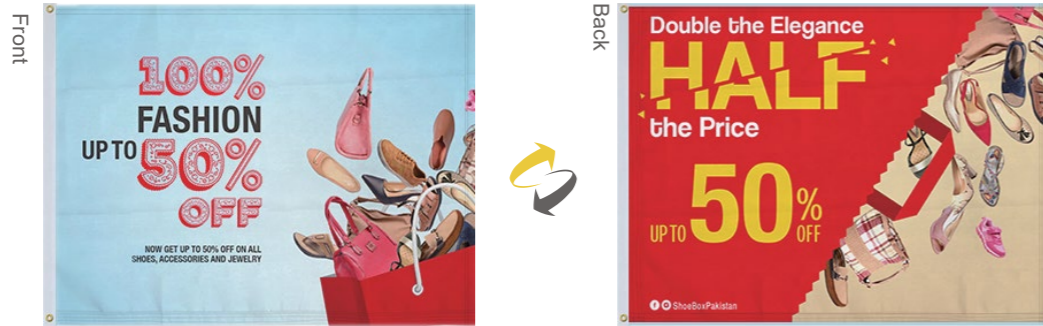

Single-Ply Flag With Different Images

Duplex Printing Custom Flags and Banner (SKU:CFDPCPSF/CFDPCHF/CFDPCFB)

Duplex Printable 100D Polyester

Product Size

- 2x3 Single-Ply Double Sided
- 3x5 Single-Ply Double Sided
- 3x6 Single-Ply Double Sided
- 4x6 Single-Ply Double Sided
- 5x8 Single-Ply Double Sided
- 6x10 Single-Ply Double Sided

Duplex Printable Blockout Polyester

Product Size

- 2x3 Single-Ply Double Sided
- 3x5 Single-Ply Double Sided
- 3x6 Single-Ply Double Sided
- 4x6 Single-Ply Double Sided
- 5x8 Single-Ply Double Sided
- 6x10 Single-Ply Double Sided