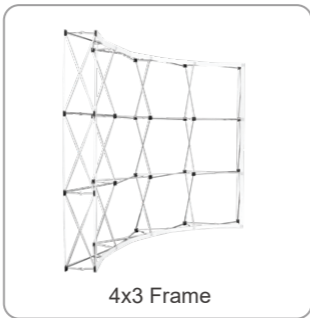

4x3 Frame

Fabric Popup Displays

Pop Up display is a quick and easy way to get maximum exhibition backdrop coverage in a small budget. It is an excellent marketing tool no matter at trade shows, in-store events or exhibitions, and is also great for press conferences, media events, fundraisers, special events and even weddings.

- Generous graphic space for maximum impact
- With quality aluminium frame, durable and sturdy
- Special whole frame design, easy to set up and put away

Curved Fabric Popup Displays (SKU:VDFPD-CV)

240g Tension Fabric

Product Size

- 3x3(227x230cm)
- 4x3(346x230cm)