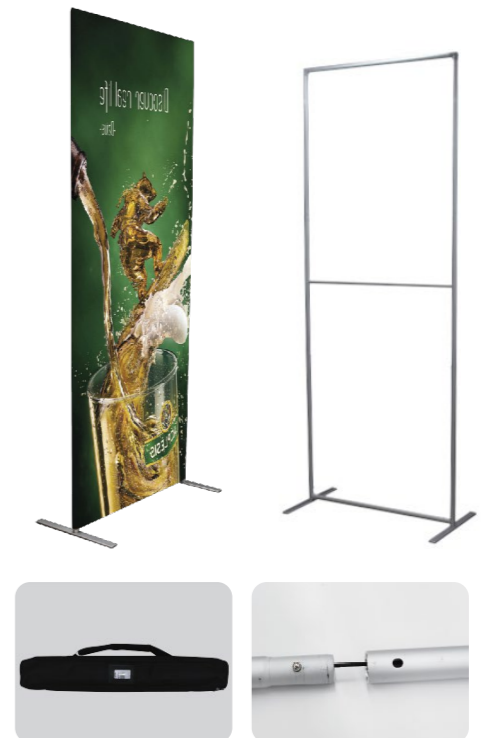

## EZ Tube Banner Stands

Fabric banner stands are firm and sturdy that can be freely standing in any place in your show room, in a lobby, or open space. They are great for grabbing attention at exhibitions and events and can also be used for displays in showrooms and retail environments too.

### S Shape Fabric Banner Stand

(SKU:BDSSFBS)

240g Tension Fabric

Layer	Product Size
2 Layers Single Sided	92x232cm
2 Layers Double Sided	92x232cm

### Fabric Banner Stand- Standard

(SKU:BDFBS-S)

240g Tension Fabric

Layer	Product Size
2 Layers Single Sided	61.2x228cm
2 Layers Double Sided	61.2x228cm
2 Layers Single Sided	76.2x228cm
2 Layers Double Sided	76.2x228cm
2 Layers Single Sided	80.0x228cm
2 Layers Double Sided	80.0x228cm
2 Layers Single Sided	85.0x228cm
2 Layers Double Sided	85.0x228cm
2 Layers Single Sided	91.7x228cm
2 Layers Double Sided	91.7x228cm
2 Layers Single Sided	122.2x228cm
2 Layers Double Sided	122.2x228cm
2 Layers Single Sided	152.6x228cm
2 Layers Double Sided	152.6x228cm